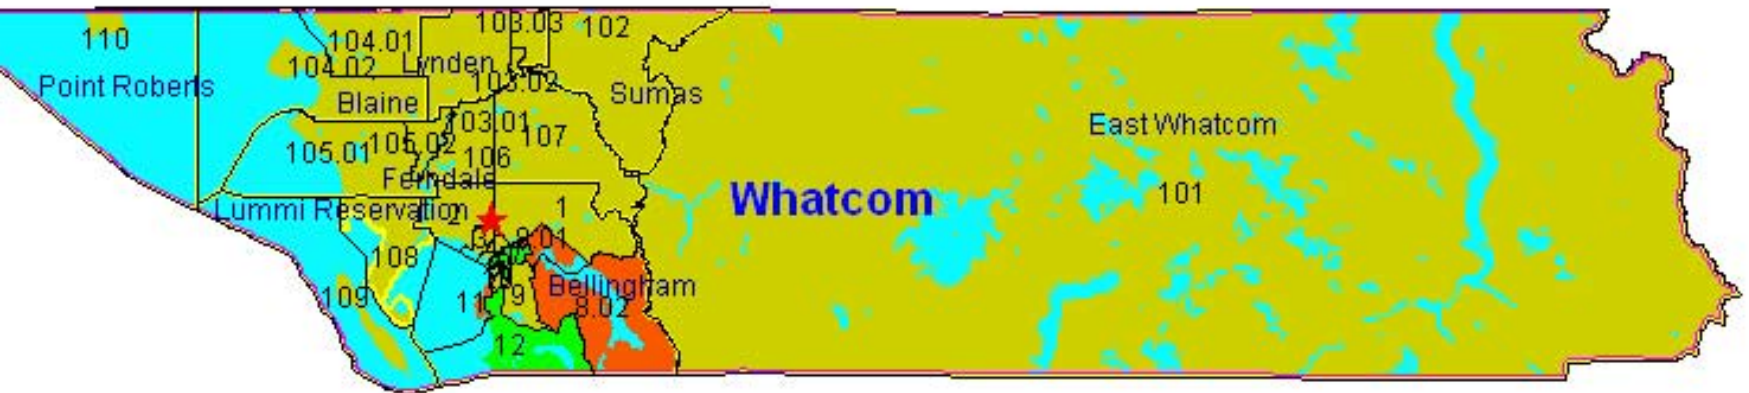

# WHATCOM COUNTY\_Bellingham MSA, WA\_2010 Map

Census Tract Income Level  
as a % of MSA Median

■	>=120%	(3)
■	80%<120%	(21)
■	50%<80%	(3)
■	0.01%<50%	(0)

★ Branches Location  
▲ Water