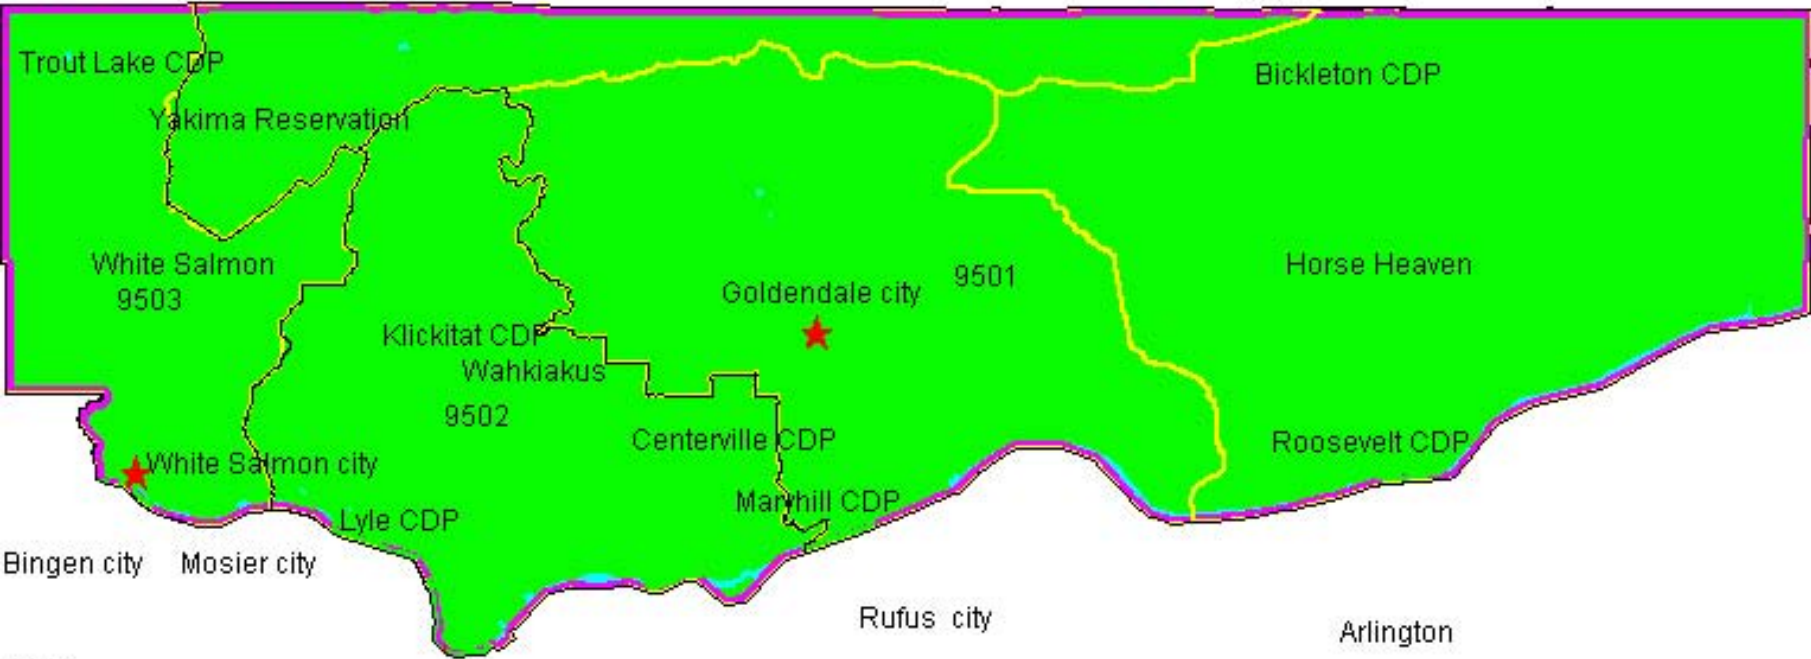

KLICKITAT COUNTY_Non-MSA, WA_2010 Map

Census Tract Income Level
as a % of MSA Median

- >=120% (0)
- 80%<120% (3)
- 50%<80% (0)
- 0.01%<50% (0)

Grandview

Mabton City

- ★ Branches Location
- ▲ Water

Washington

Oregon

Dufur City