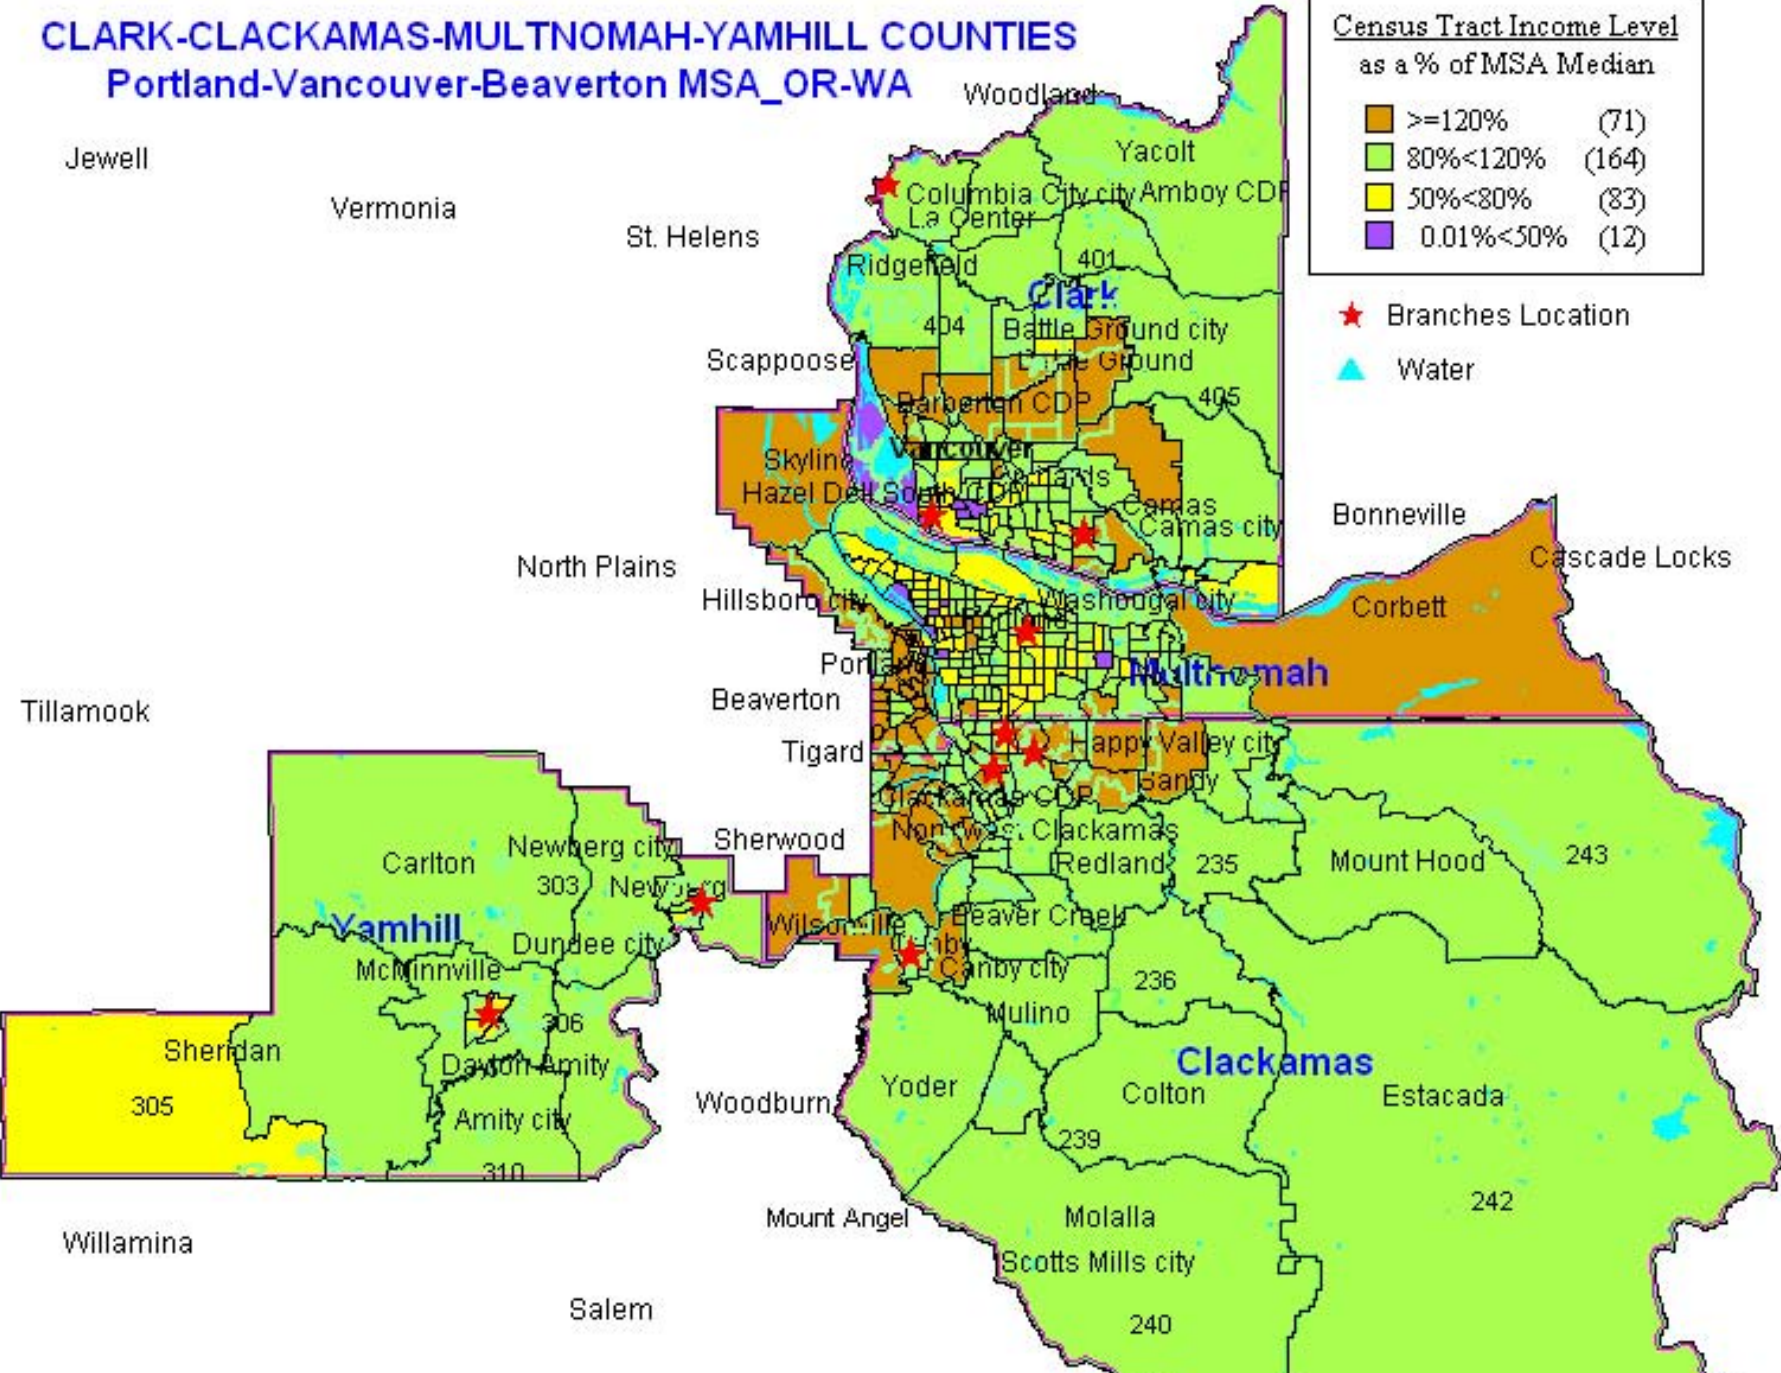

CLARK-CLACKAMAS-MULTNOMAH-YAMHILL COUNTIES

Portland-Vancouver-Beaverton MSA_OR-WA

Census Tract Income Level

as a % of MSA Median

Dark Orange	>=120%	(71)
Light Green	80%<120%	(164)
Yellow	50%<80%	(83)
Purple	0.01%<50%	(12)

★ Branches Location

▲ Water

Jewell

Vermonia

St. Helens

Woodland

Yacolt

Columbia City city Amboy CDP
La Center

Ridgefield

Clark

Battle Ground city

Little Ground

Scappoose

Barberton CDP

405

Skyline

Corbett

Tillamook

Beaverton

Multnomah

Tigard

Happy Valley city

Carlton

Newberg city